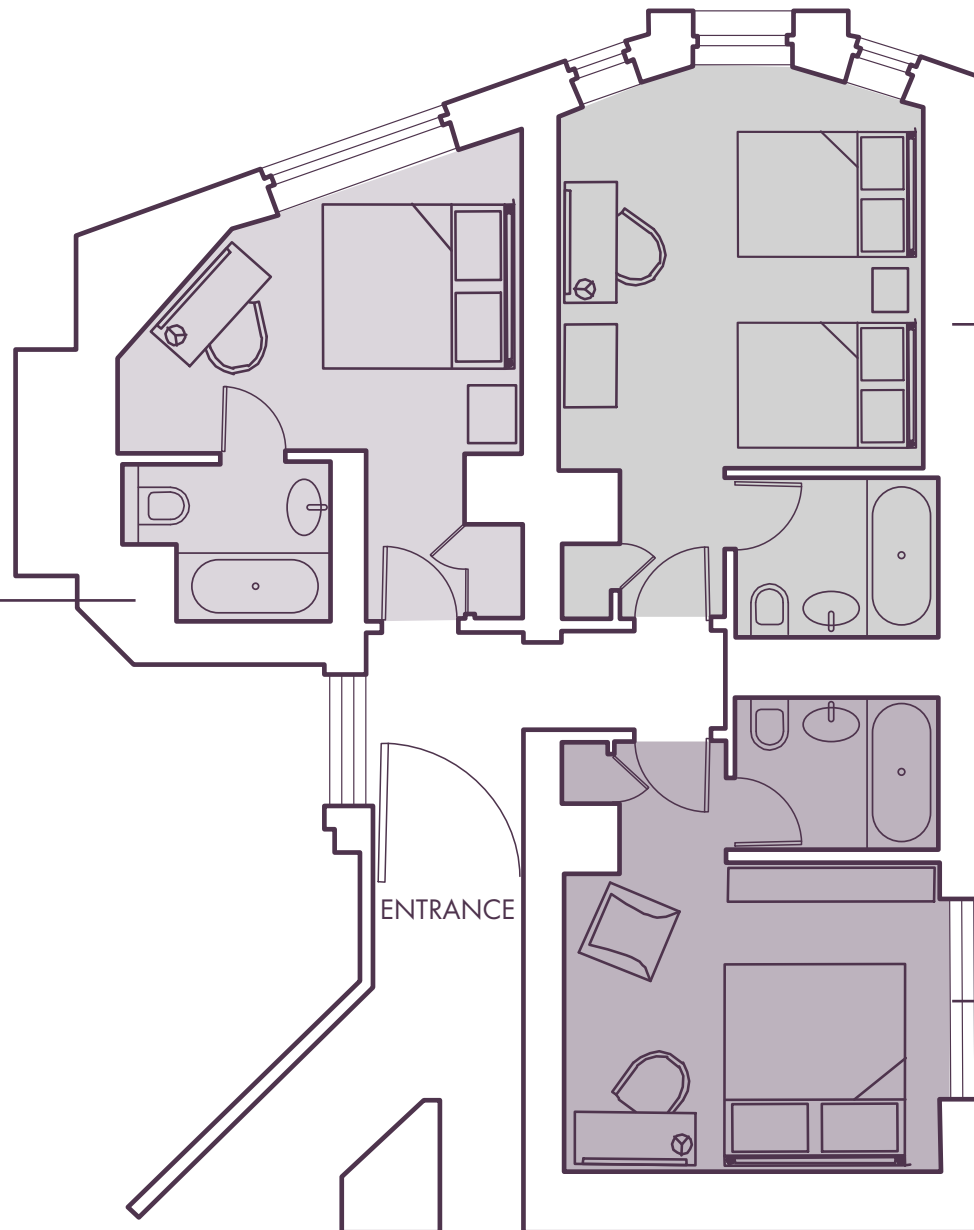

ROOM 227  
Superior Double Room

 Queen Bed

 Sleeps 1-2

ROOM 228  
Deluxe Double Double Room

 2 x Double Beds

 Sleeps 2-4

ROOM 229  
Superior Double Room

 Queen Bed

 Sleeps 1-2